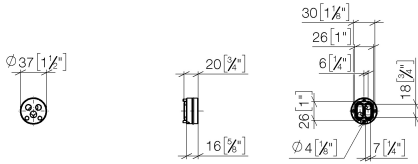

Adapter for reversed water connections -

12 880 970 90

Adapter for reversed water connections -

12 880 970 90

for 35 860 970 90

Not suitable for combining with META PURE (36 86X
664-FF).

Adapter for reversed water connections -

12 880 970 90

mm [inches]

Adapter for reversed water connections -

12 880 970 90

Spare parts list

No.	Item Number	Name	Quantity used	Delivery time
1	09 14 10 102 90	seal	1	2